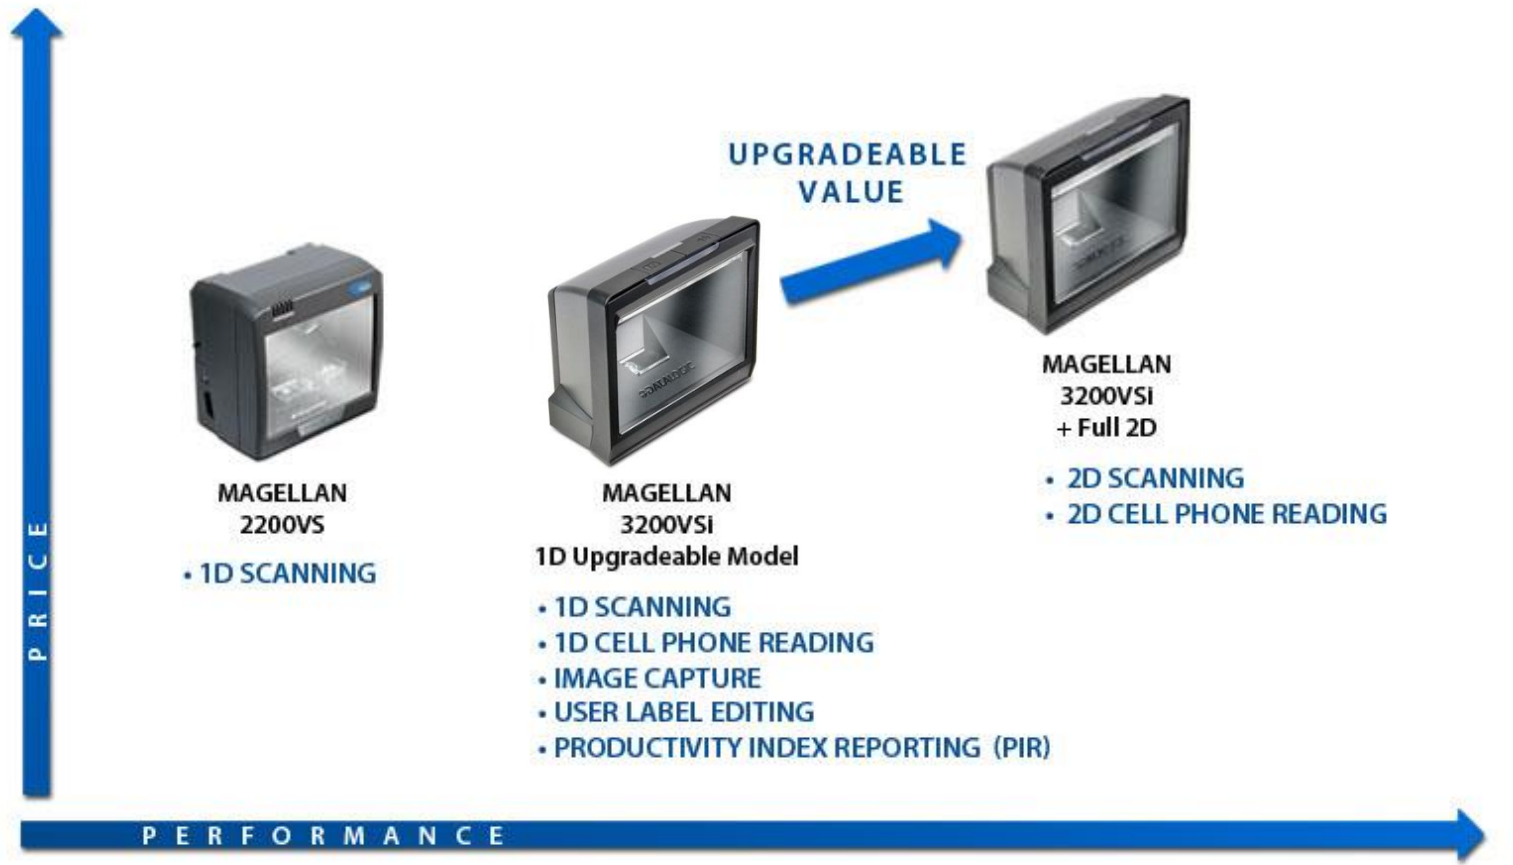

Value and Performance Map