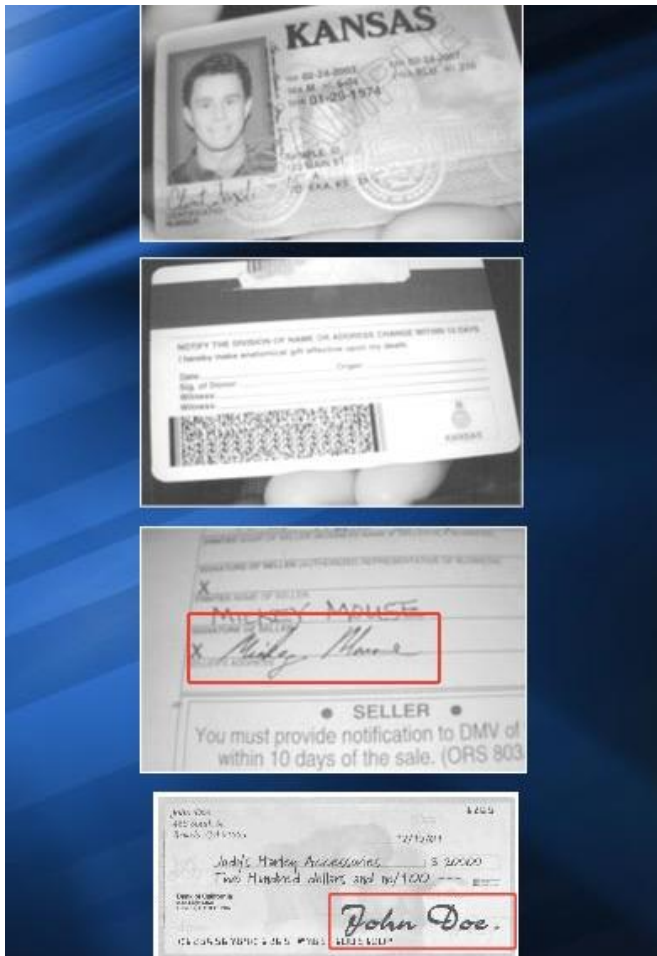

Image Capture

- Image capture to MicroSD card
- Image capture to POS Host Terminal
- Adjustable resolutions
- Configurable file types:
  - .JPG
  - .BMP
  - .TIFF