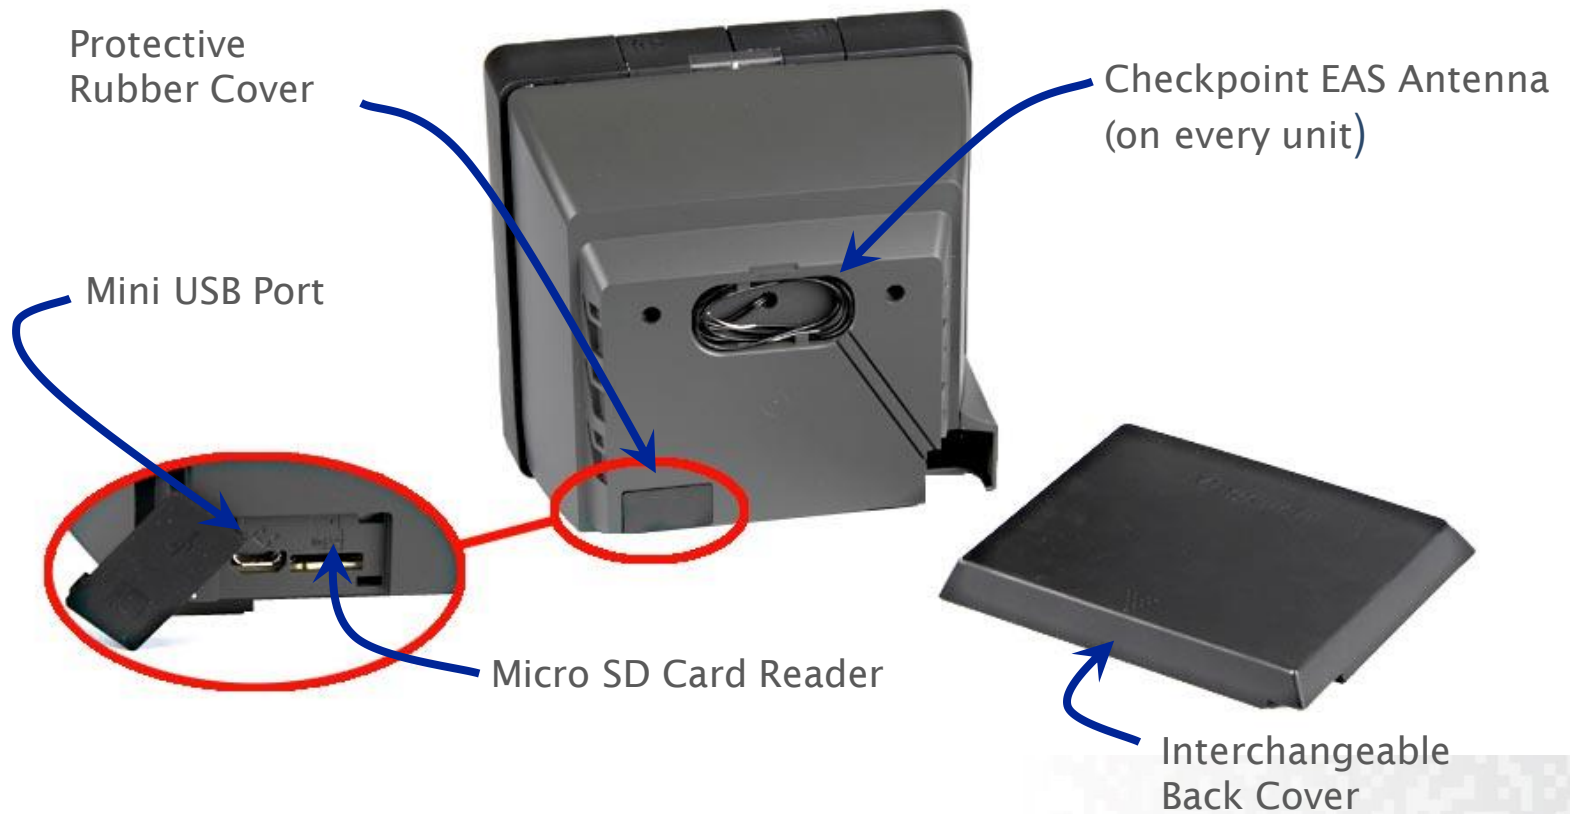

Compatible with IBM Systems Director®

Value and Performance Map

Magellan 3200VSi

All Popular Host Interfaces On-Board

Dual Large
'Good Read'
LEDs

Illumination

Volume and Image
Capture Buttons

Aggressive Datalogic Imaging
Technology Optimized for Sweep
or Presentation Style Scanning

Interchangeable
Back Cover

Easy On-Off Cable Cover

Magellan 3200VSi

Magellan 3200VSi ~ Mounting Options

- Optional Table / Wall Mount
 - Screw mounts to counter top or to wall
- Attaches instead of back cover