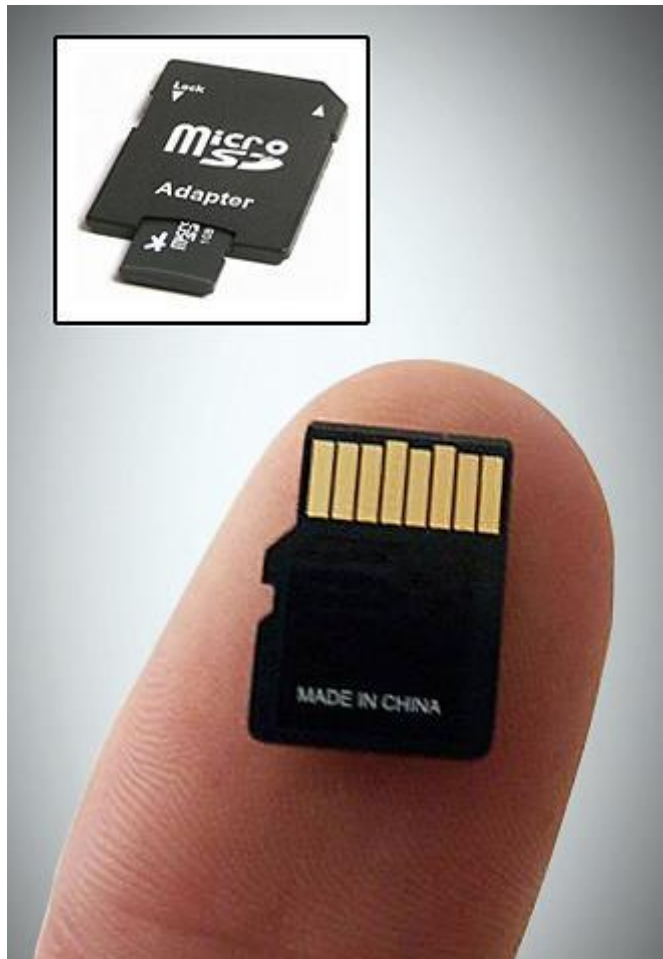

Managing Software and Data

- Programming Options: Application and Configuration
  - Magellan On-Screen Programming (OSP) software tool
    - Connect with USB cable to USB port
  - Load software from MicroSD card
  - Traditional programming bar codes
- Software upgrades via MicroSD card
  - Upgrade from 1D bar codes to 2D
- Write diagnostic information to SD card