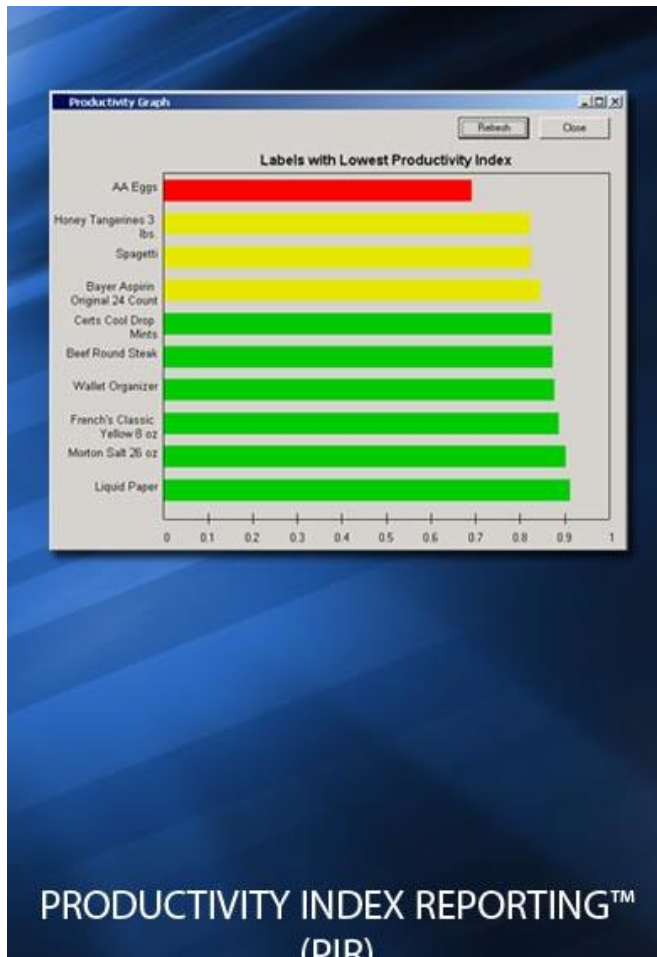

Productivity Enhancement Tools

- Magellan Advanced Data Editing
  - Extends POS product life
  - Improves operations
- Remote Management/Host Download
  - Lowers service cost and improves operations
- Diagnostics Reporting
  - Lowers costs to service and manage assets
- Productivity Index Reporting™
  - Identifies bad and problem bar code labels

Compatible with IBM Systems Director®