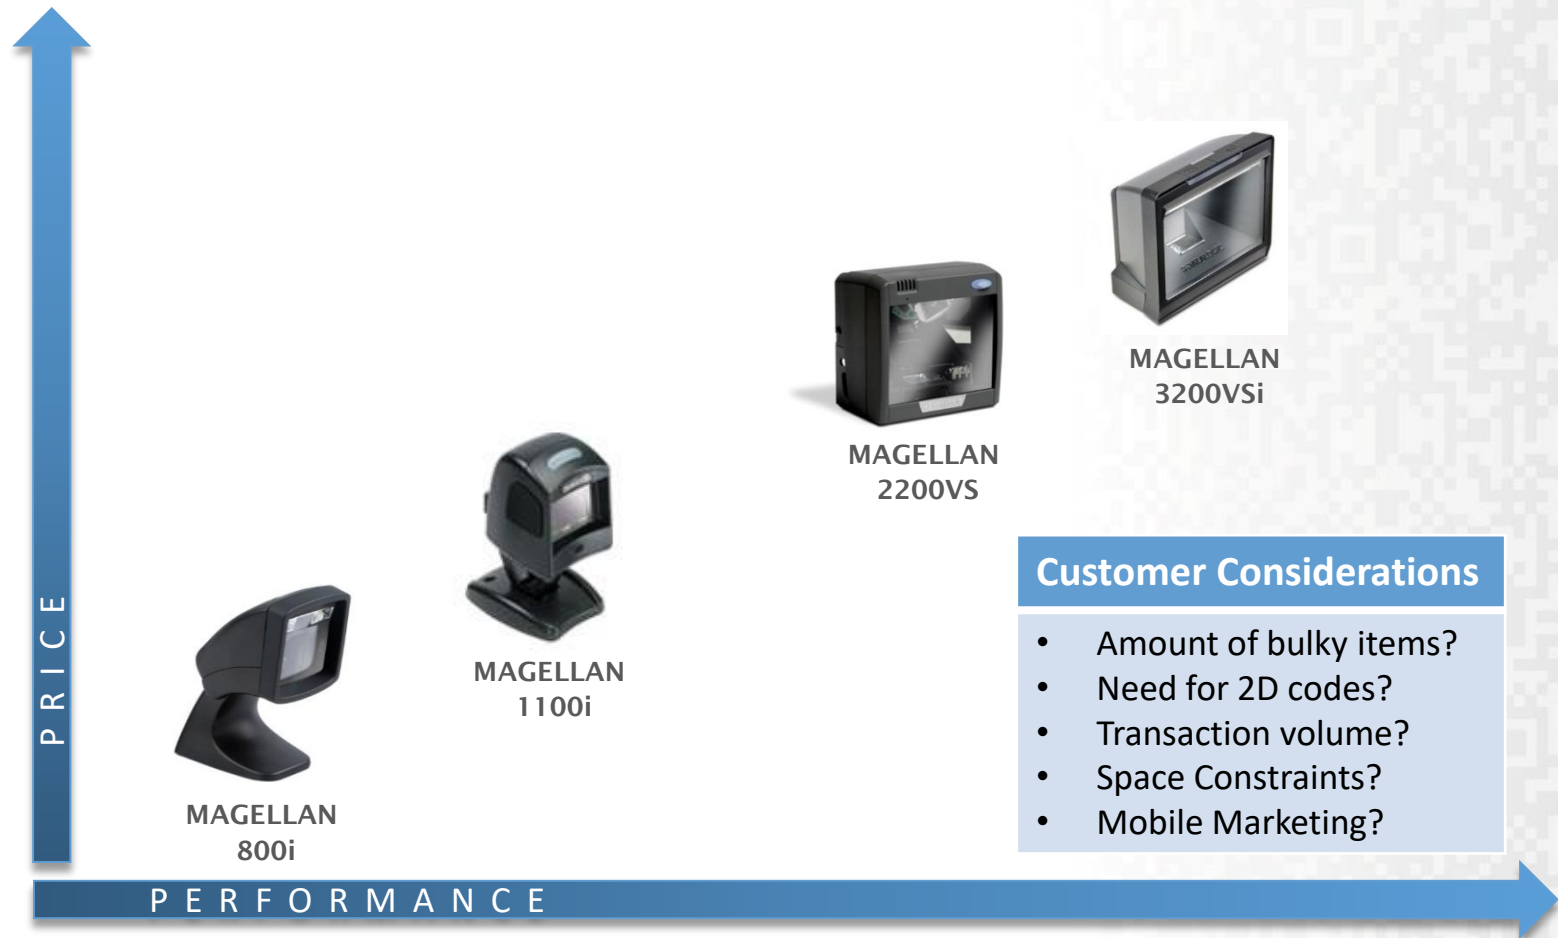

Magellan™ 3200VSi

June, 2015

Magellan Brand Values – Every Magellan Starts Here

- High performance scanners for high volume environments:
 - Magellan performance is the core product value
 - Tested in real retail environments
 - When every second counts
- Datalogic delivers technology that lasts:
 - Datalogic thoroughly tests its products
 - Use our own life accelerating test facilities
 - Future-proof technologies for tomorrow
- Magellan offers distinct and differentiated features
 - Real benefits not just features
 - Provide quantifiable value to the retailer

Magellan On-Counter Positioning

Customer Considerations

- Amount of bulky items?
- Need for 2D codes?
- Transaction volume?
- Space Constraints?
- Mobile Marketing?

Targeted Use Environments

- Ideally suited for:
 - Small counter point-of-service
 - Low to medium item count transactions
 - Presentation or sweep scanning
 - Identity or age verification applications
 - Service points using 1D, PDF or 2D codes
- Retail High Volume, Small Space:
 - Pharmacy/Drug Stores
 - DIY Stores and other specialty
 - Convenience Stores
 - Courtesy/Service Counters
 - Grocery and General Merchandise Stores