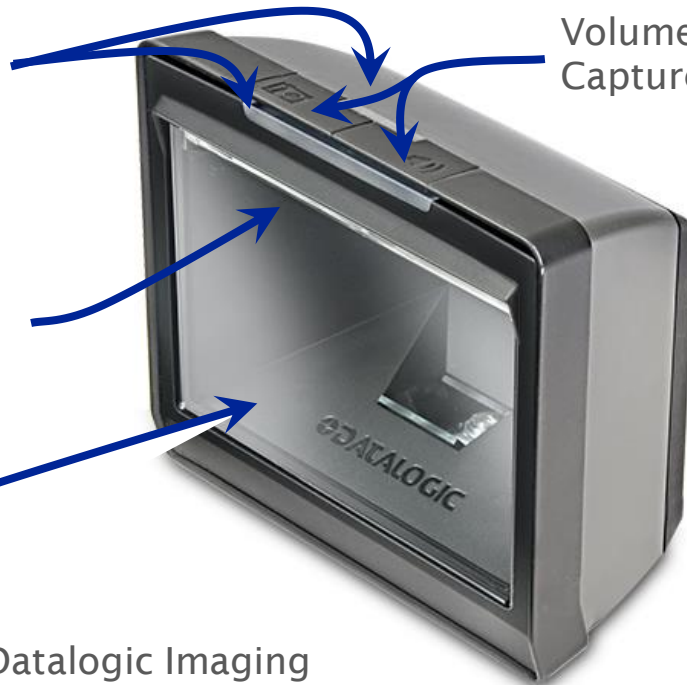

Image Capture

- Image capture to MicroSD card
- Image capture to POS Host Terminal
- Adjustable resolutions
- Configurable file types:
 - .JPG
 - .BMP
 - .TIFF

Easy Host and EAS Integration

- Flexible multi-interface solution
 - All popular host terminal interfaces supported in every unit
 - Change interfaces very easily
 - Scan programming label and change cable
- Checkpoint Systems EAS compatible
 - One motion for scanning and deactivating
 - Deactivation antenna in every scanner
 - Supports linking for improved security
 - Easy to install – just select the correct interface cable with EAS

Compatible with IBM Systems Director®

Value and Performance Map

Magellan 3200VSi

All Popular Host Interfaces On-Board

Dual Large
'Good Read'
LEDs

Illumination

Volume and Image
Capture Buttons

Aggressive Datalogic Imaging
Technology Optimized for Sweep
or Presentation Style Scanning

Interchangeable
Back Cover

Easy On-Off Cable Cover

Magellan 3200VSi

Magellan 3200VSi ~ Mounting Options

- Optional Table / Wall Mount
 - Screw mounts to counter top or to wall
- Attaches instead of back cover